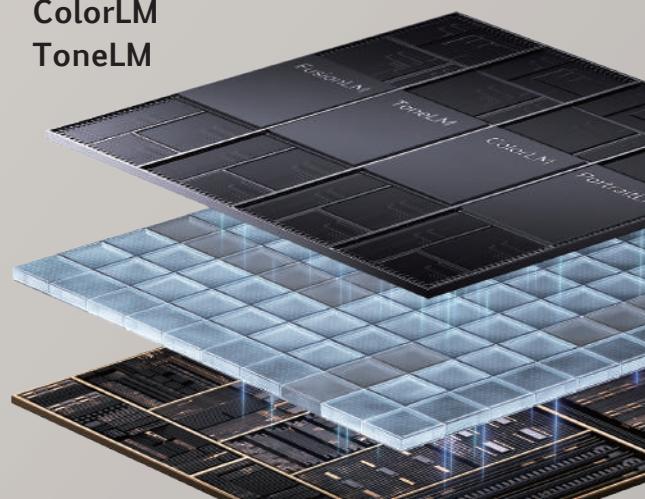

Powered by
 Xiaomi HyperOS

Lenti Leica Summilux

Apertura ampia
OIS
ALD coating

Xiaomi AISP

FusionLM ColorLM
PortraitLM ToneLM

Performance superiori con chipset di punta

MediaTek Dimensity
9300+ per Xiaomi 14T Pro